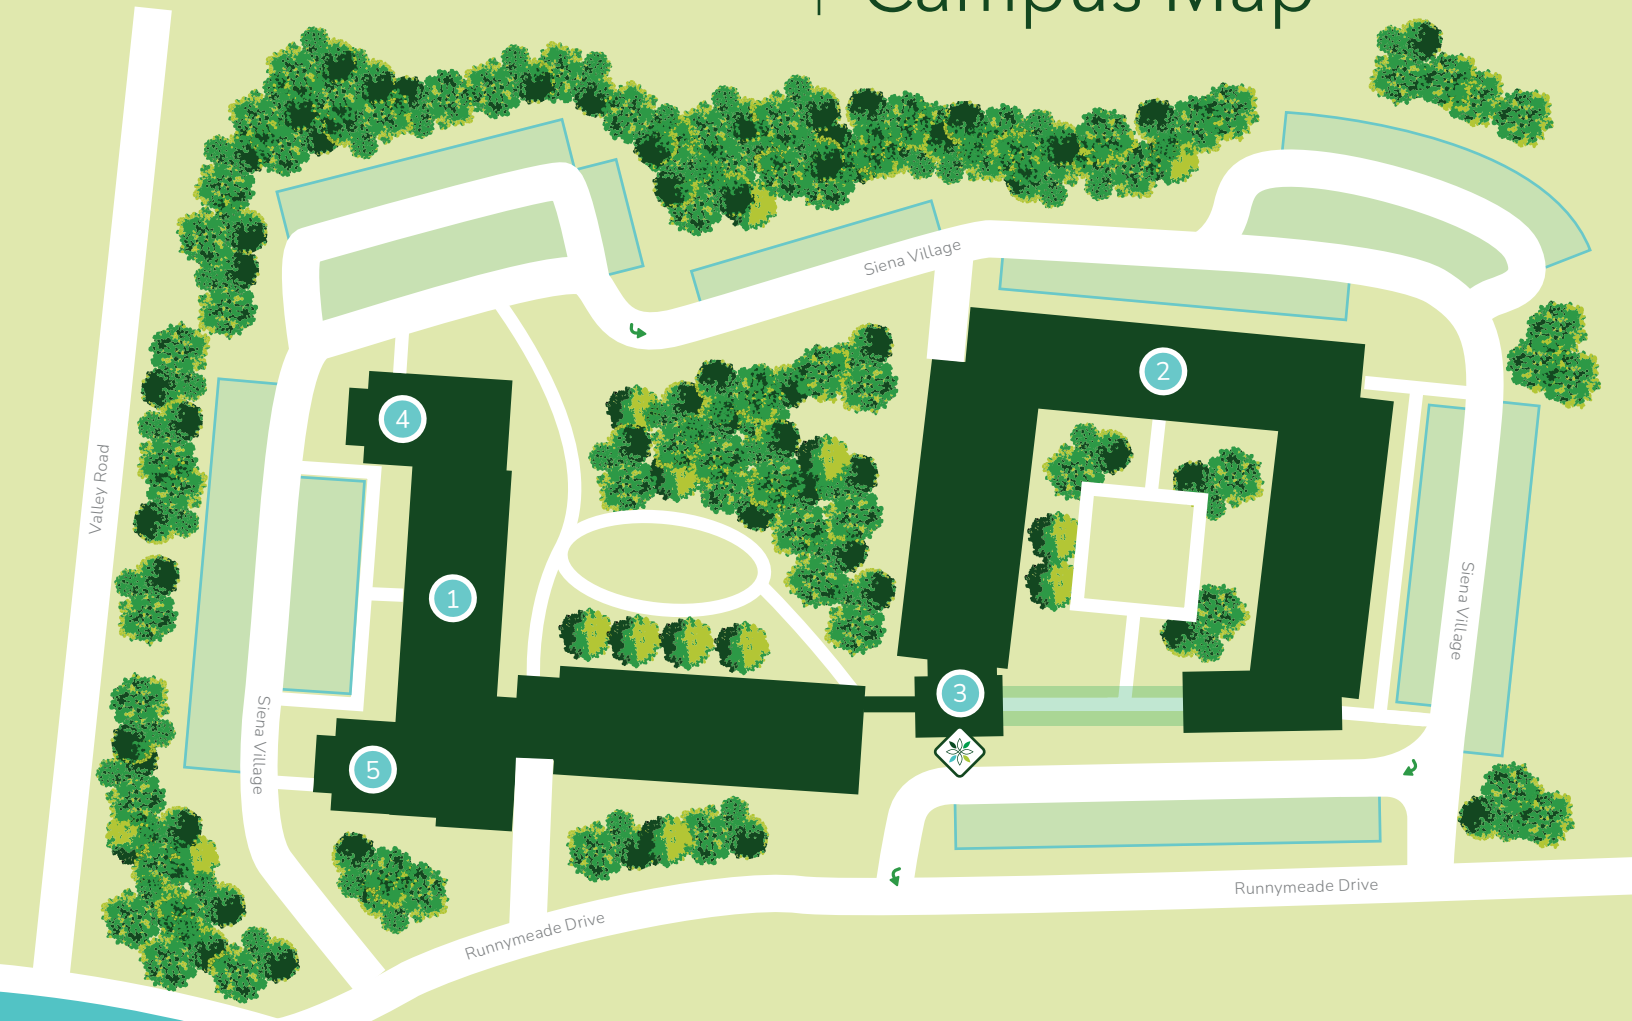

Siena Village of Wayne Campus Map

Locations

1000 Siena Village,
Wayne, NJ 07470

- 1 Building 1
- 2 Building 2
- 3 Lobby
- 4 Home Care Options
- 5 Founder's Great Room

Key

- Parking
- Building
- Covered Walkway
- Location Marker
- Road
- Main Entrance